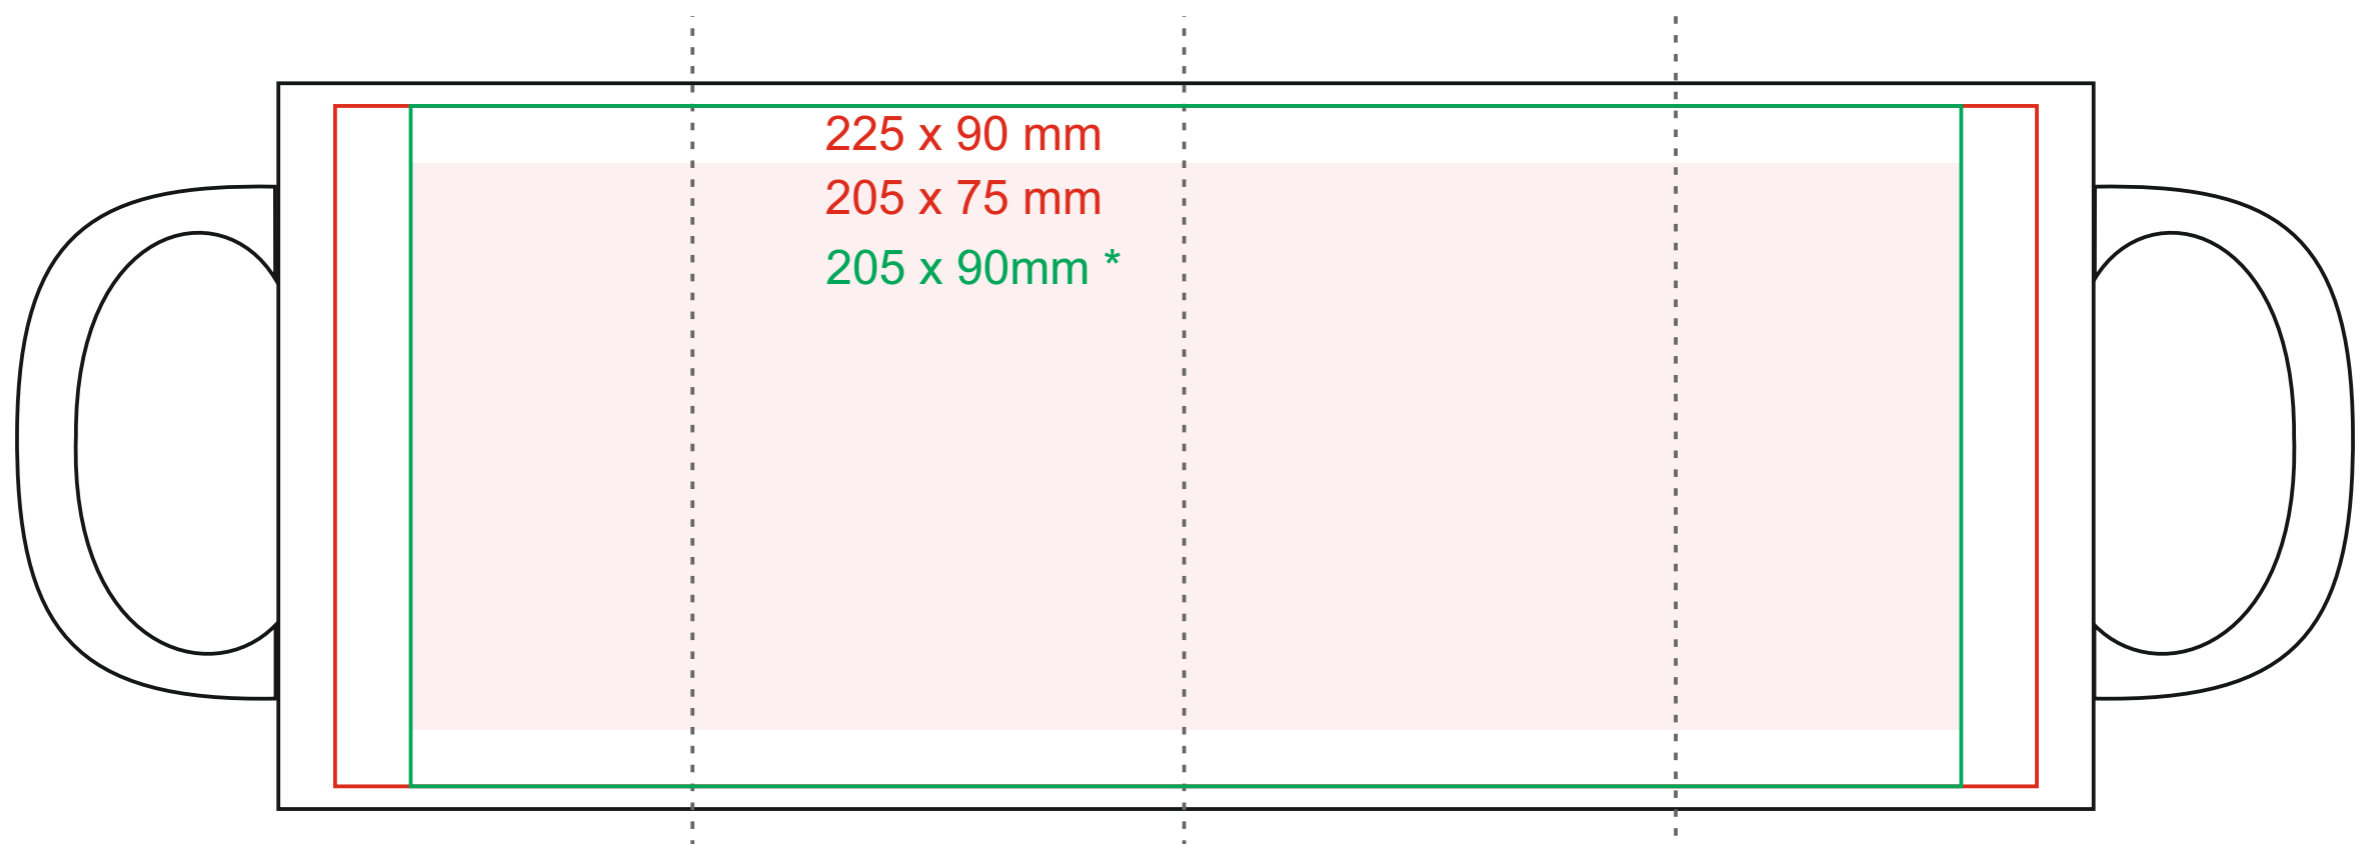

# M\_564 Tomek Art. Solid

300 ml / h: 96 mm / Ø 82 mm

[How to prepare print material](#)

## meaning

- Sublimation printing, digital quality (maximum area printing)
- Sublimation printing, project with small elements (safe area printing for small elements and texts)
- Sublimation printing 24h \*