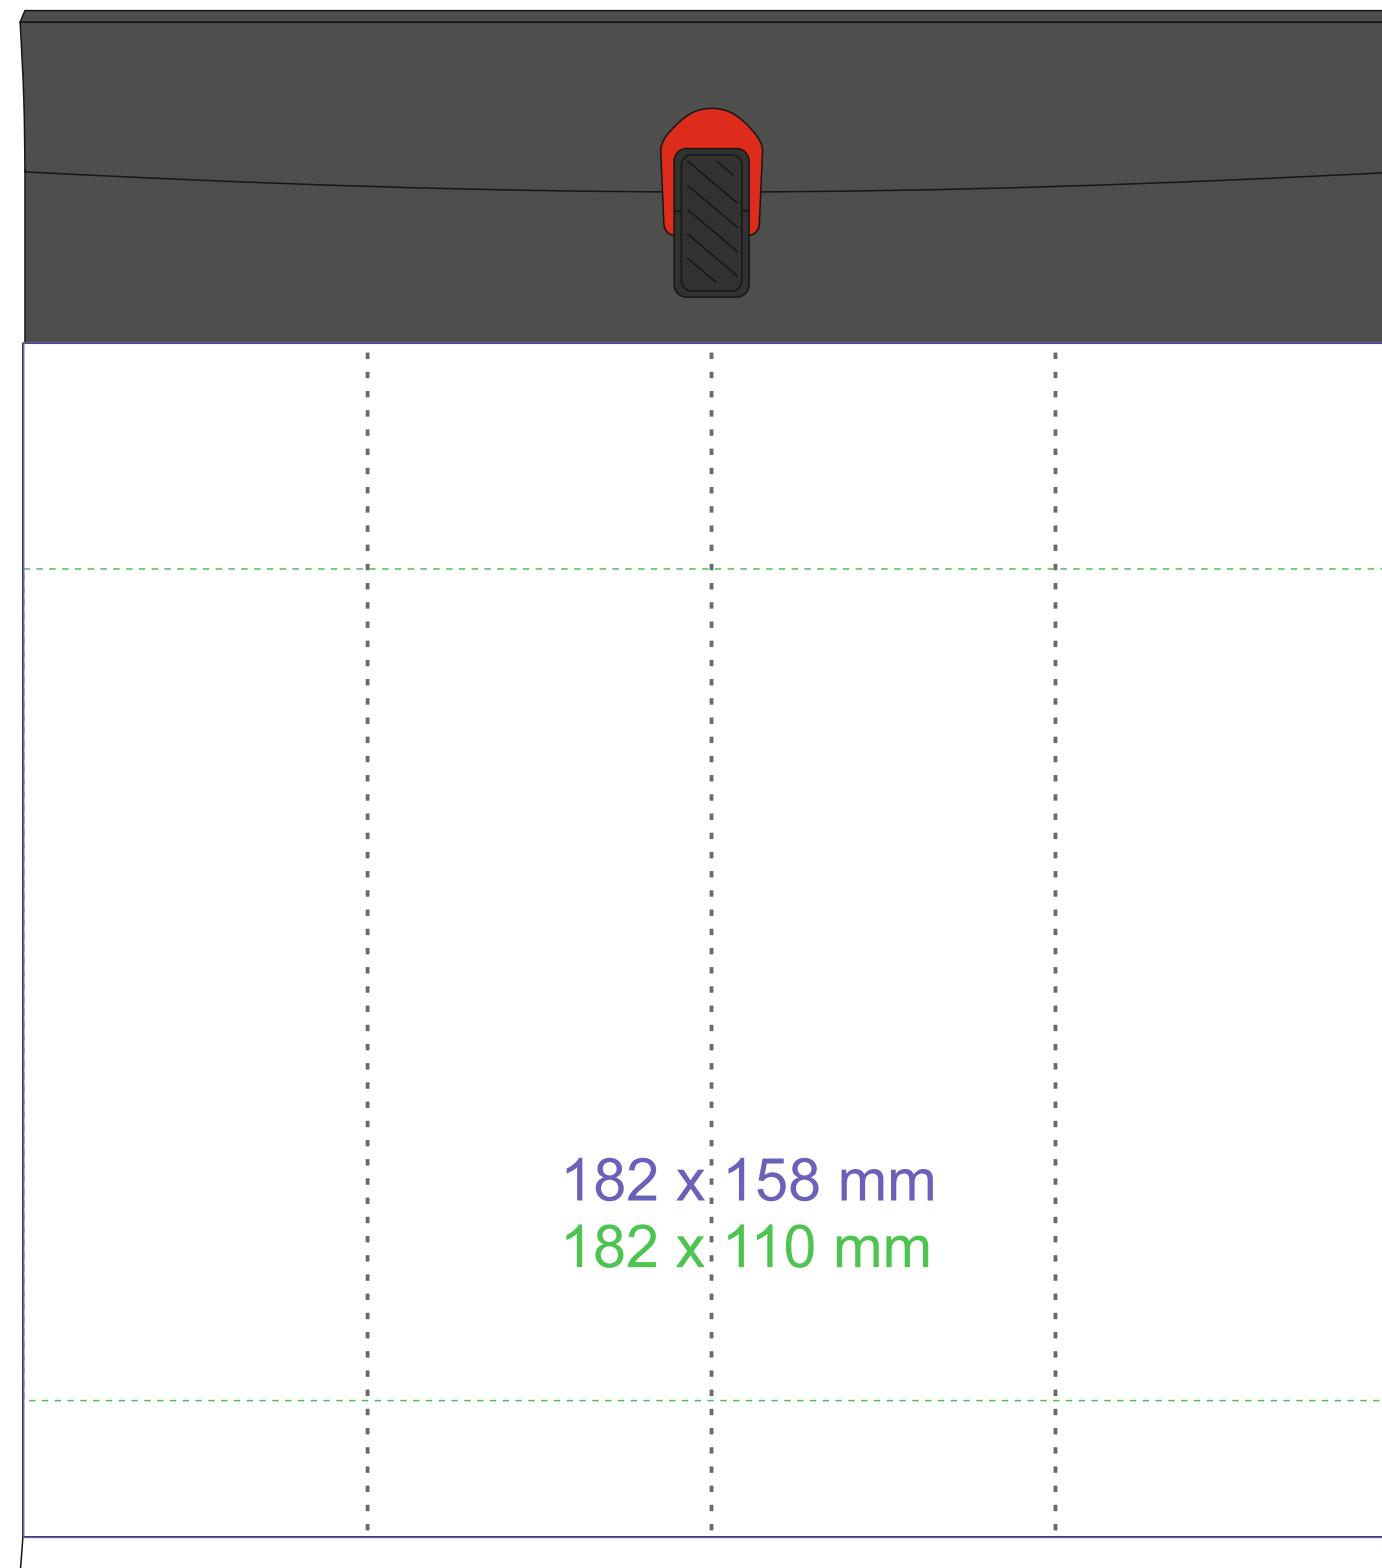

M476 Meteor

320 ml / h: 207 mm / Ø 60 mm / Ø 59 mm

[How to prepare print material>](#)

182 x: 158 mm
182 x: 110 mm

Legend

— Printing area B
- - - Engraving area

*In the case of projects for transfer print running outside of the standard print area, please contact our sales department.