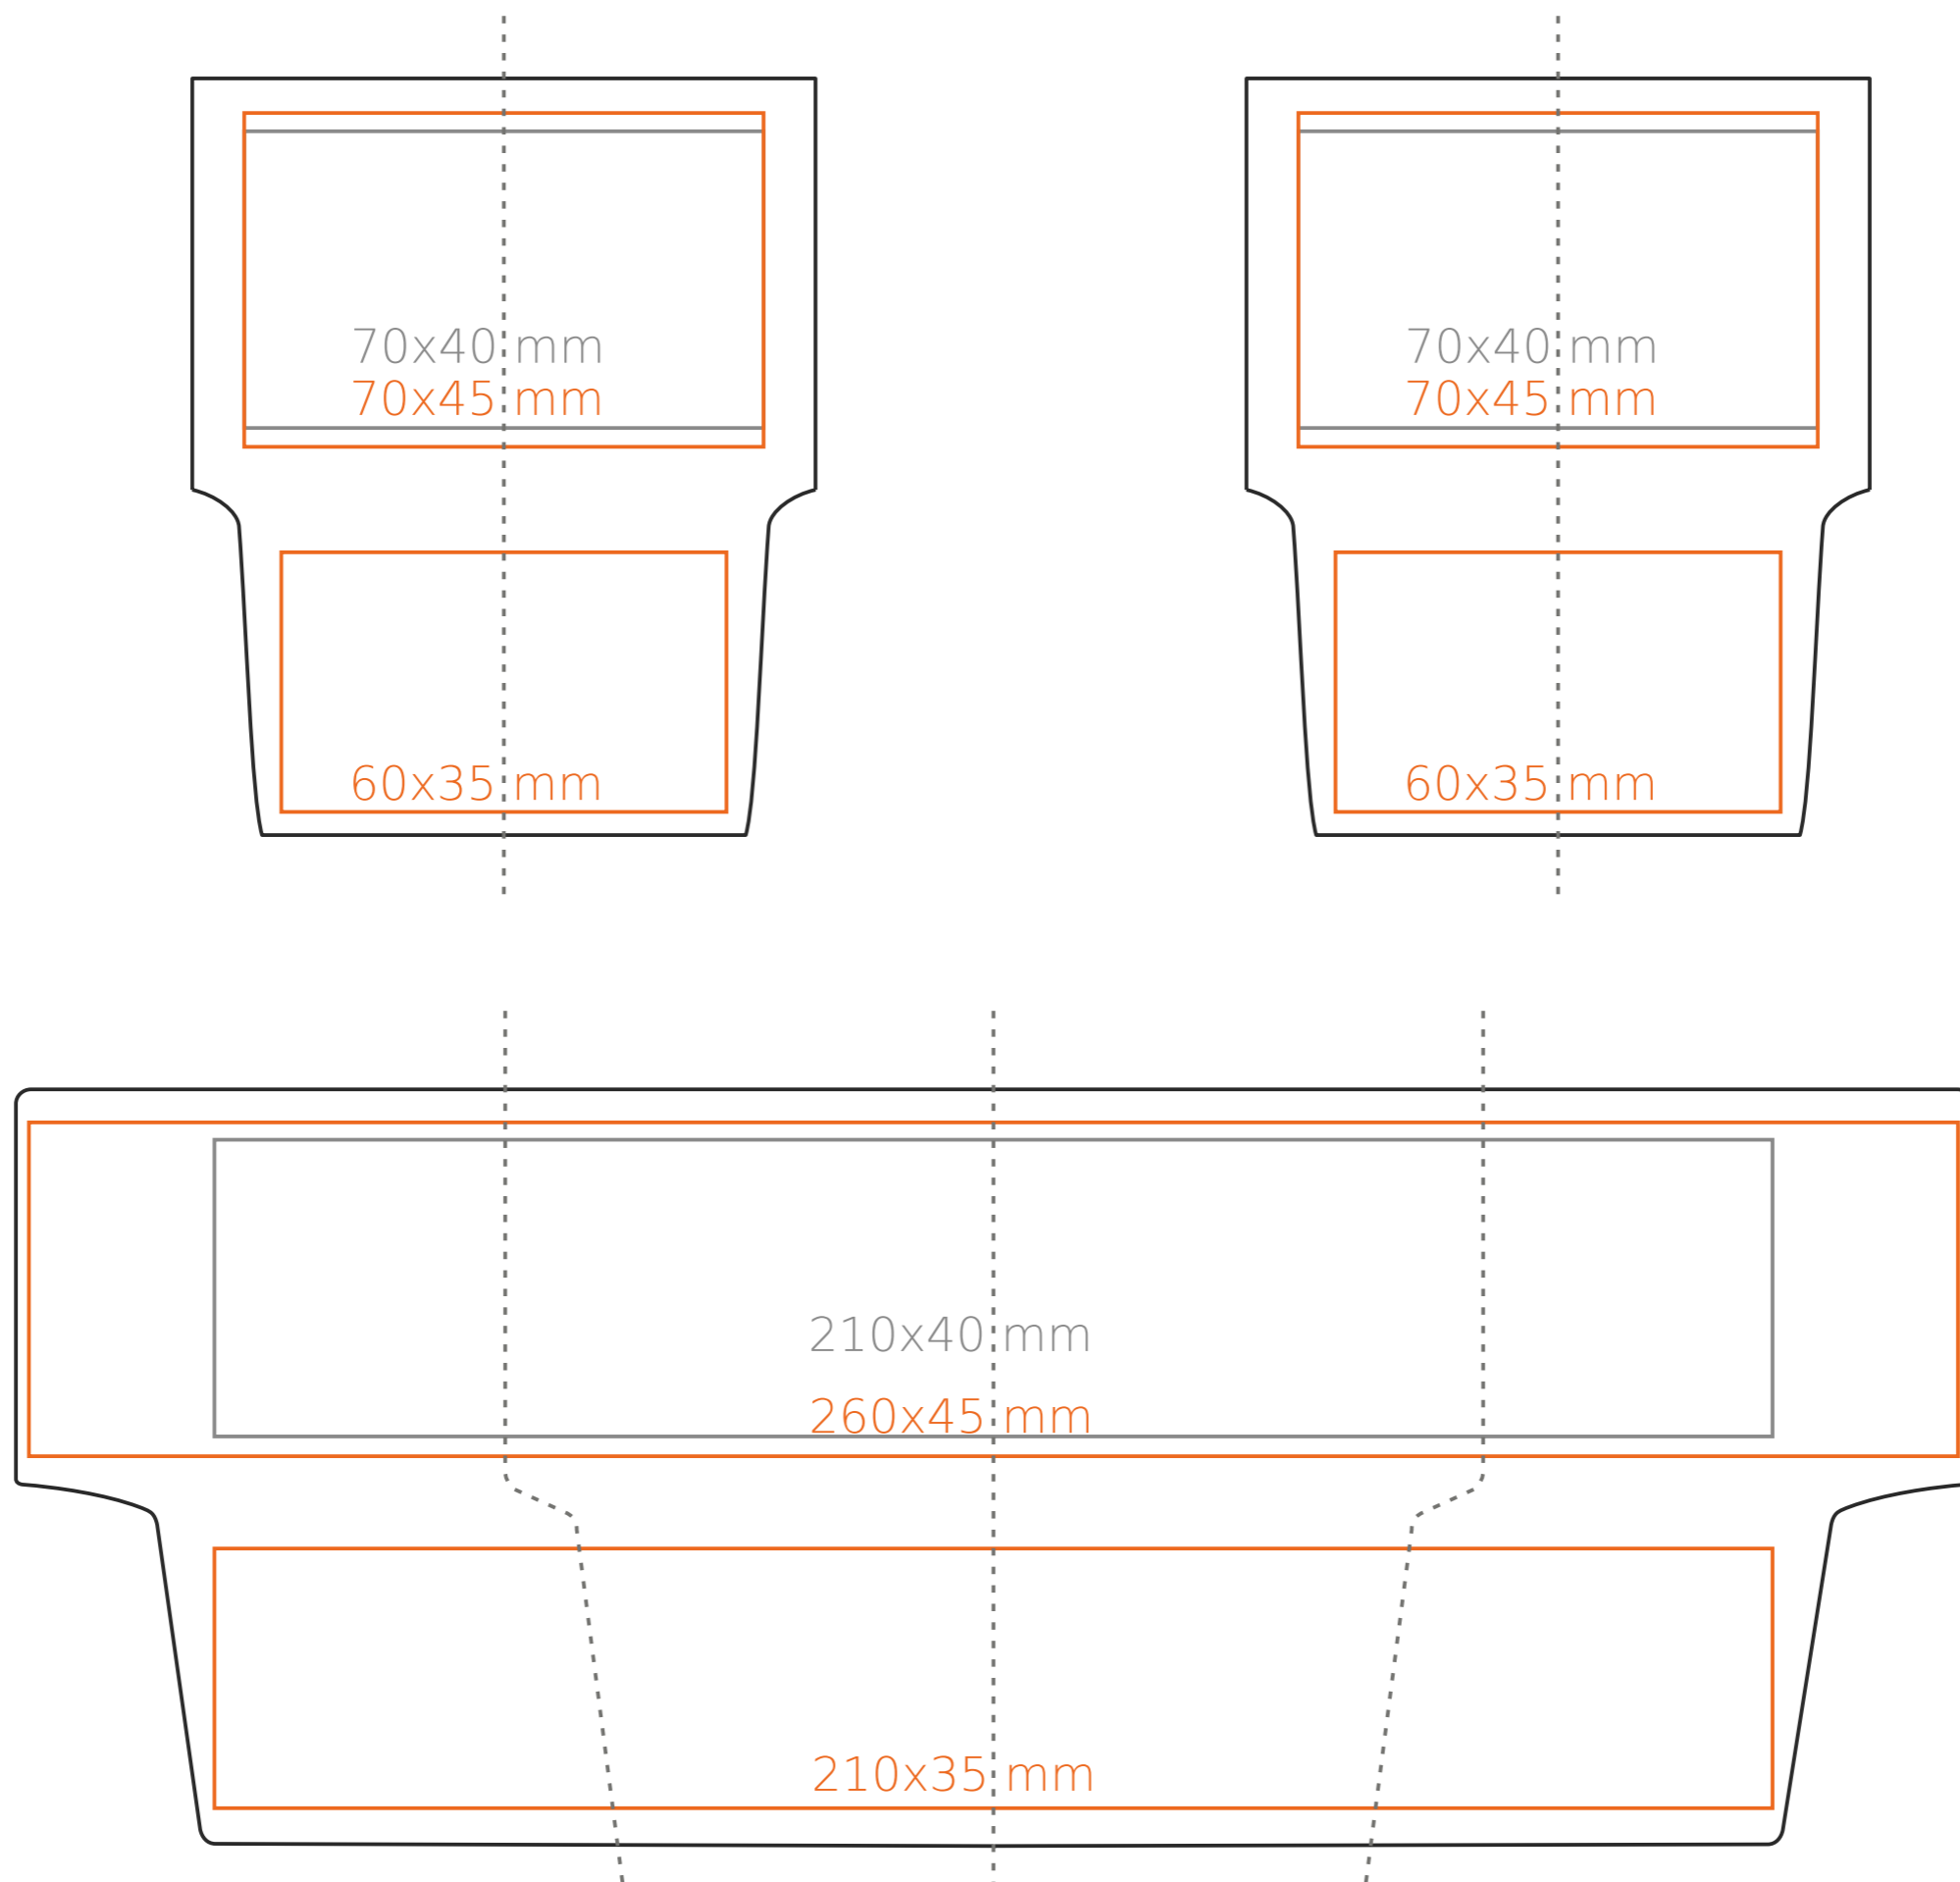

M/105 Freddo

300 ml / h: 102 mm / Ø 84 mm

- Imprint on the inside - 40 x 15 mm
- Imprint on the bottom inside - Ø 35 mm
- Imprint on the bottom outside - Ø 45 mm

*In the case of projects for transfer print running outside of the standard print area, please contact our sales department.

[How to prepare print material](#)

meaning

- Transfer Print
- Sensitive Touch
- Direct Print